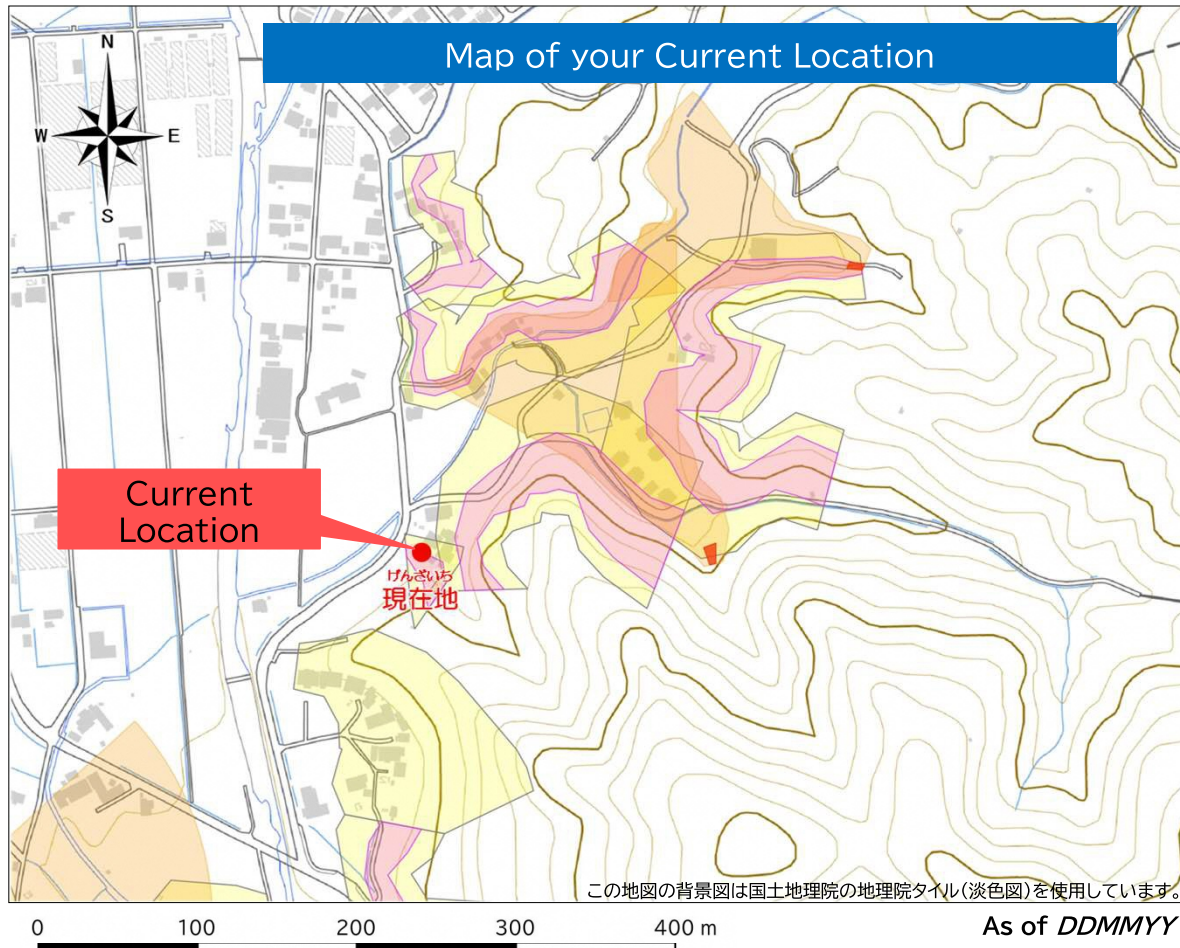

この「ちず」について
About this map
Sobre este mapa
Về bản đồ này
Tungkol sa mapang ito
关于这张地图

Other
languages

Landslide Hazard Map

This place is prone to landslides during heavy rains or earthquakes.

Pay attention to landslide warning information or evacuation order announcement.

If you feel you are in danger, evacuate immediately.

Legend	
Hazard Zones [Debris Flow /Mudslide]	
Warning Level 2	Warning Level 2
Warning Level 1	
Hazard Zones [Collapse of a steep slope]	
Warning Level 2	Warning Level 2
Warning Level 1	
Hazard Zones [Landslides]	
Warning Level 1	

Area around Hazard Zones (Shizuoka Prefecture)

Other Disaster Prevention Information (Cities)