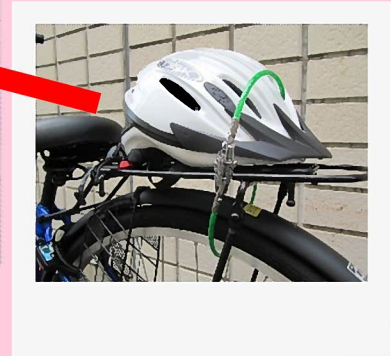

Crime Prevention News

April 28, 2023
Shizuoka Prefecture
Traffic Safety Division
TEL: 054-221-3715

地域から始めよう!

しずおか防犯まちづくり

No. 233

Please put on your helmet !

When riding a bicycle, it is necessary to wear a helmet !

Please put on your helmet to protect lives !

Always keep your bicycle and helmet together !

**Connect the basket to
the helmet with a wire !**

**Connect the tire to
the helmet with a wire !**

To avoid theft of your valuable bicycle and helmet.